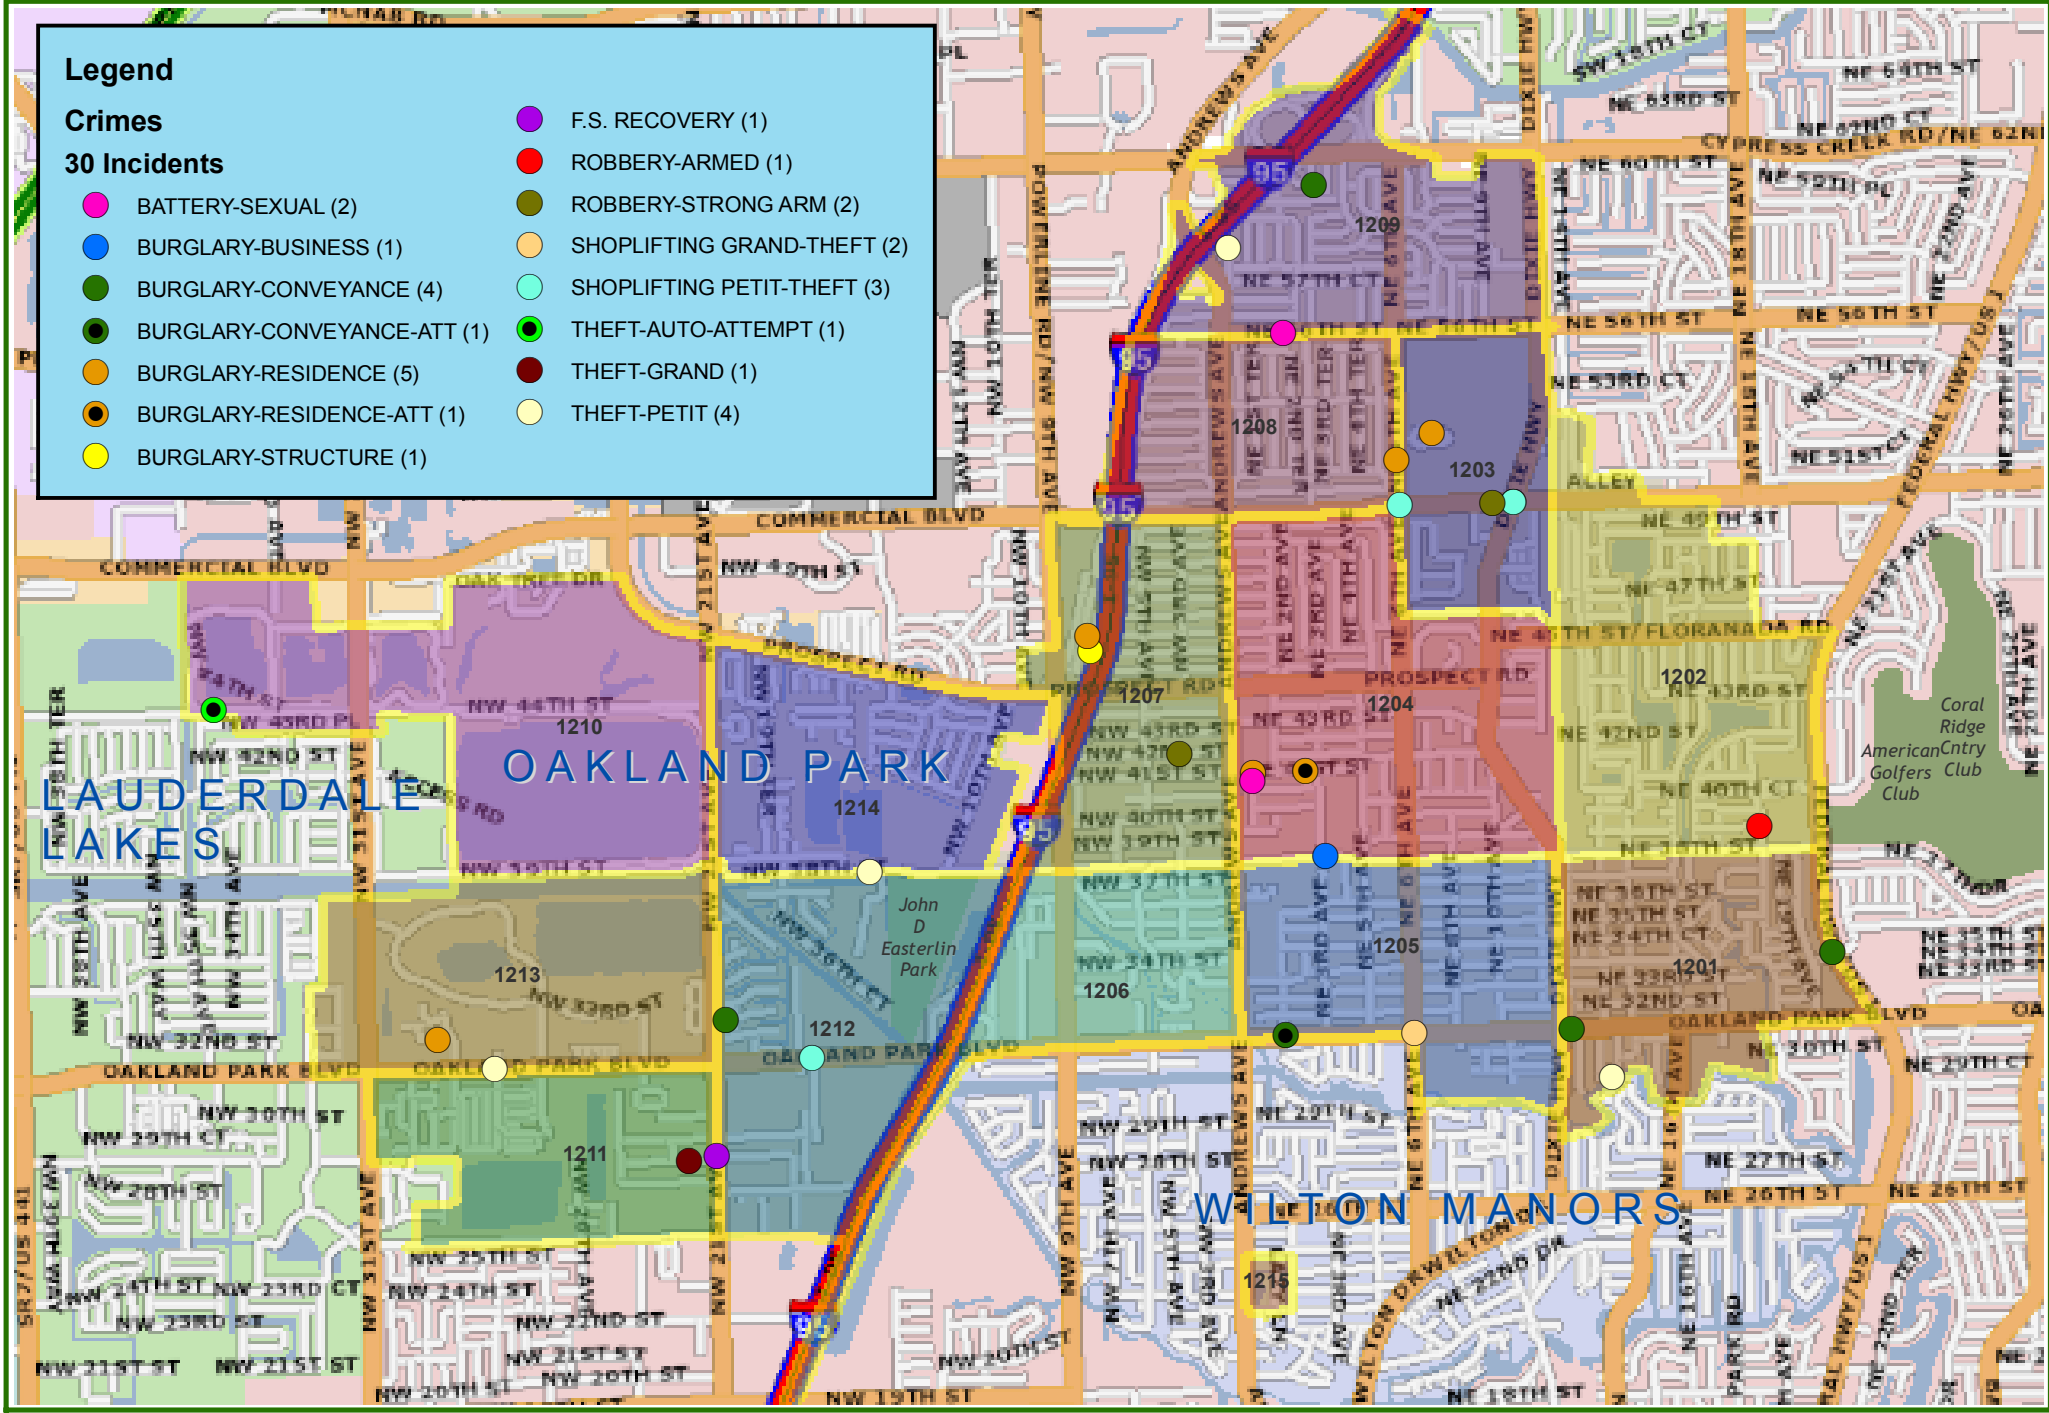

Legend

Crimes

30 Incidents

- | | | | |
|---|-----------------------------|---|-----------------------------|
|  | BATTERY-SEXUAL (2) |  | F.S. RECOVERY (1) |
|  | BURGLARY-BUSINESS (1) |  | ROBBERY-ARMED (1) |
|  | BURGLARY-CONVEYANCE (4) |  | ROBBERY-STRONG ARM (2) |
|  | BURGLARY-CONVEYANCE-ATT (1) |  | SHOPLIFTING GRAND-THEFT (2) |
|  | BURGLARY-RESIDENCE (5) |  | SHOPLIFTING PETIT-THEFT (3) |
|  | BURGLARY-RESIDENCE-ATT (1) |  | THEFT-AUTO-ATTEMPT (1) |
|  | BURGLARY-STRUCTURE (1) |  | THEFT-GRAND (1) |
| | |  | THEFT-PETIT (4) |

Oakland Park District
12-19-11 to 12-25-11

Source: CrimeSTAR
Prepared by: BSO, ETD, GIS Unit