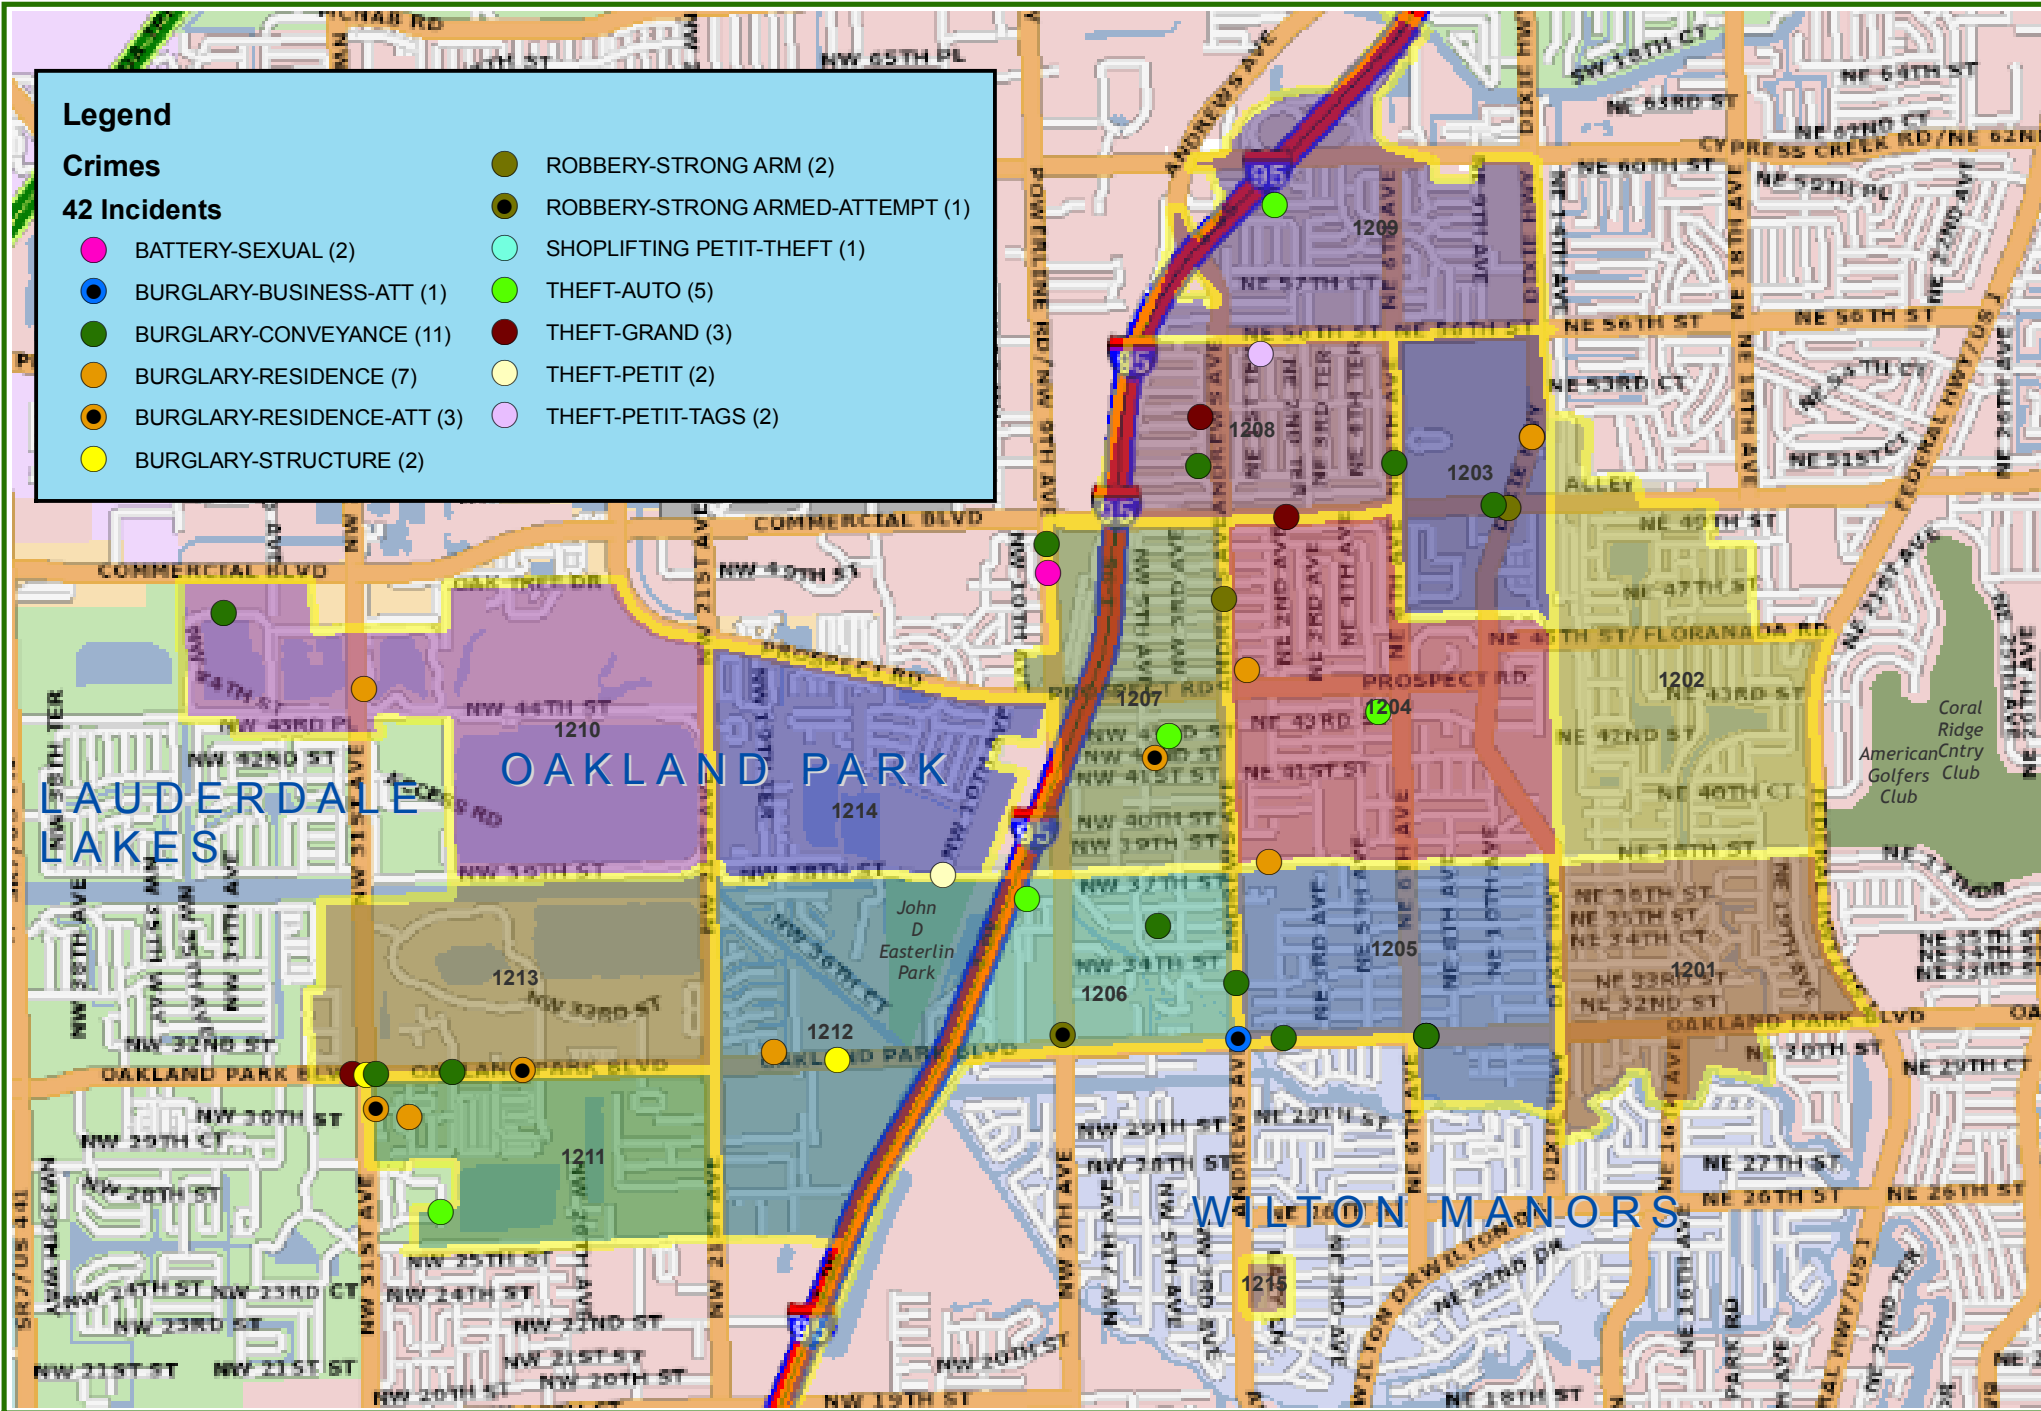

## Legend

### Crimes

Oakland Park District  
12-26-11 to 01-01-12

Source: CrimeSTAR  
Prepared by: BSO, ETD, GIS Unit