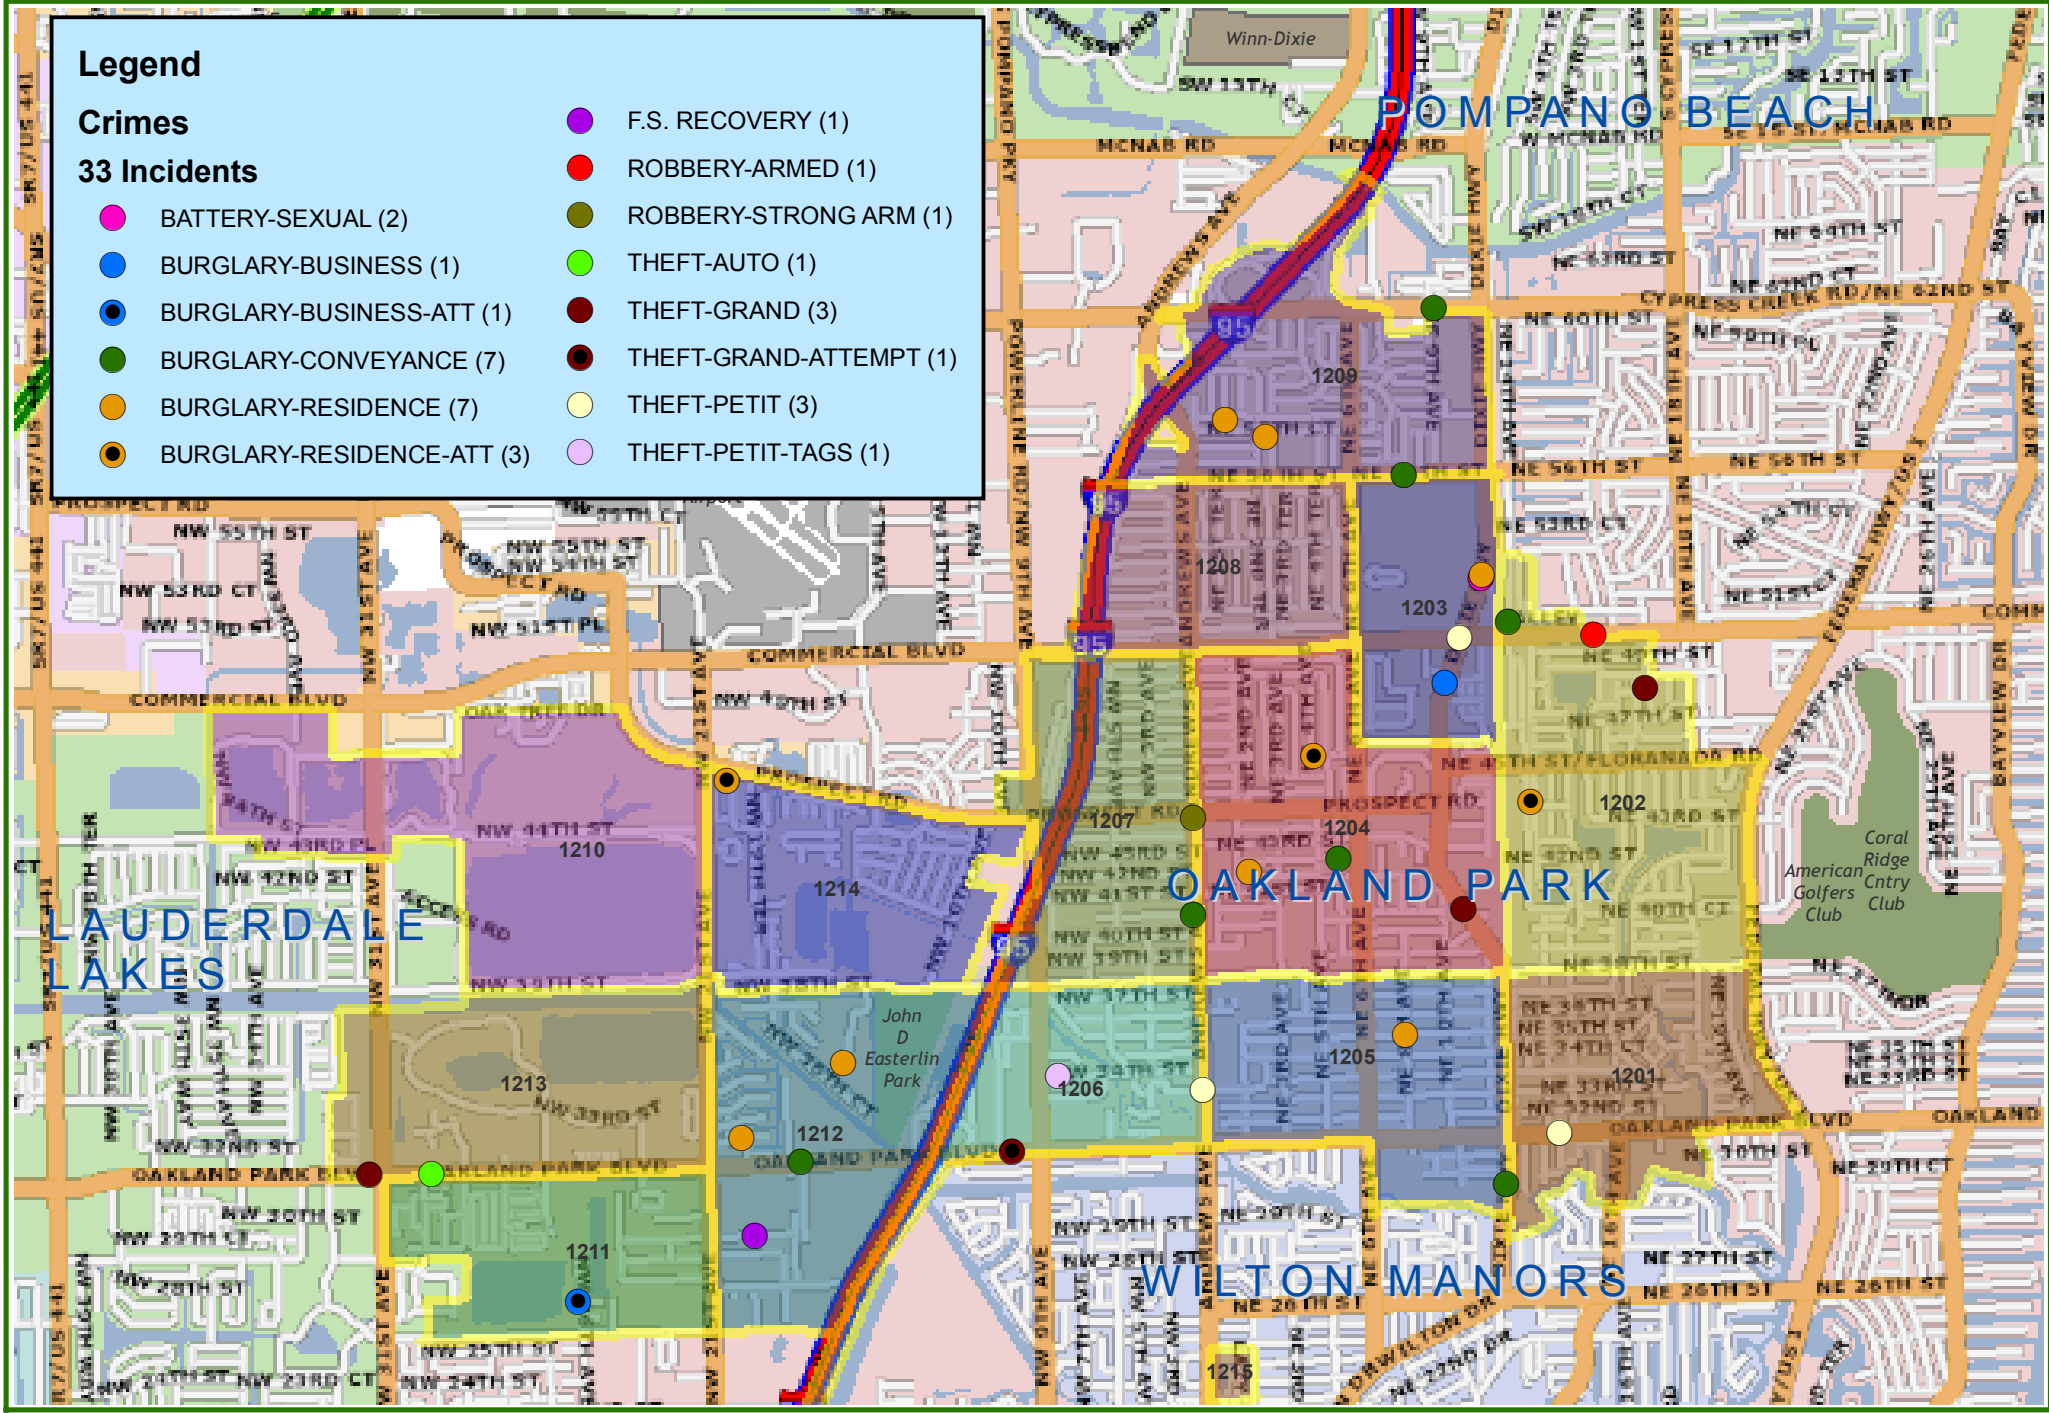

# Legend

## Crimes

Oakland Park District  
01-23-12 to 01-29-12

Source: CrimeSTAR  
Prepared by: BSO, ETD, GIS Unit