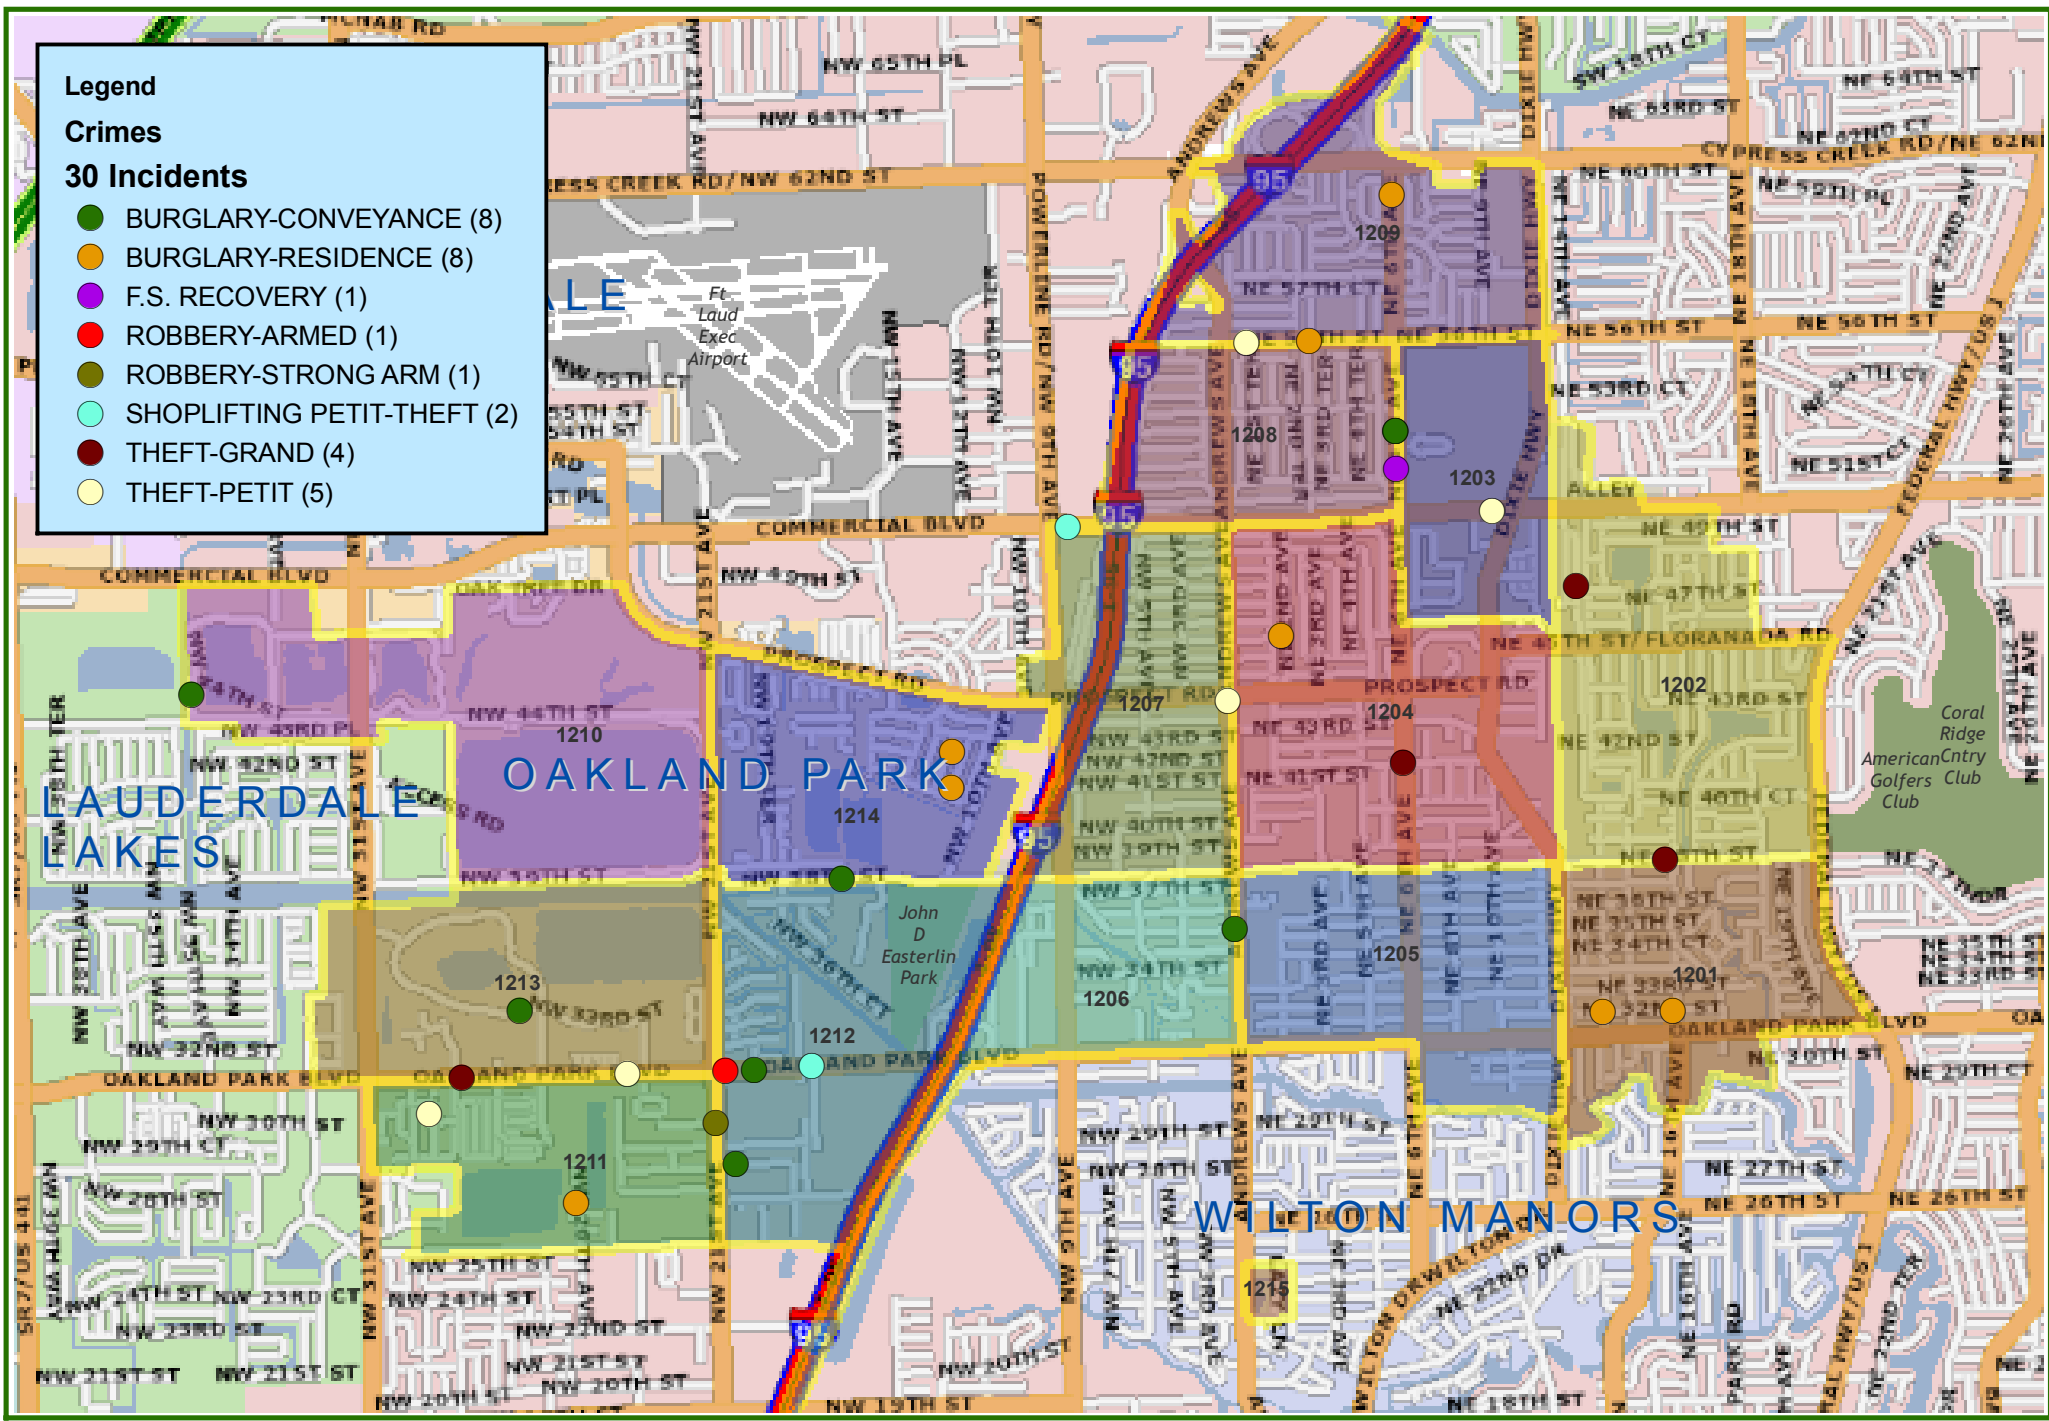

Legend

Crimes

30 Incidents

- BURGLARY-CONVEYANCE (8)
- BURGLARY-RESIDENCE (8)
- F.S. RECOVERY (1)
- ROBBERY-ARMED (1)
- ROBBERY-STRONG ARM (1)
- SHOPLIFTING PETIT-THEFT (2)
- THEFT-GRAND (4)
- THEFT-PETIT (5)

Oakland Park District
01-02-12 to 01-08-12

Source: CrimeSTAR
Prepared by: BSO, ETD, GIS Unit