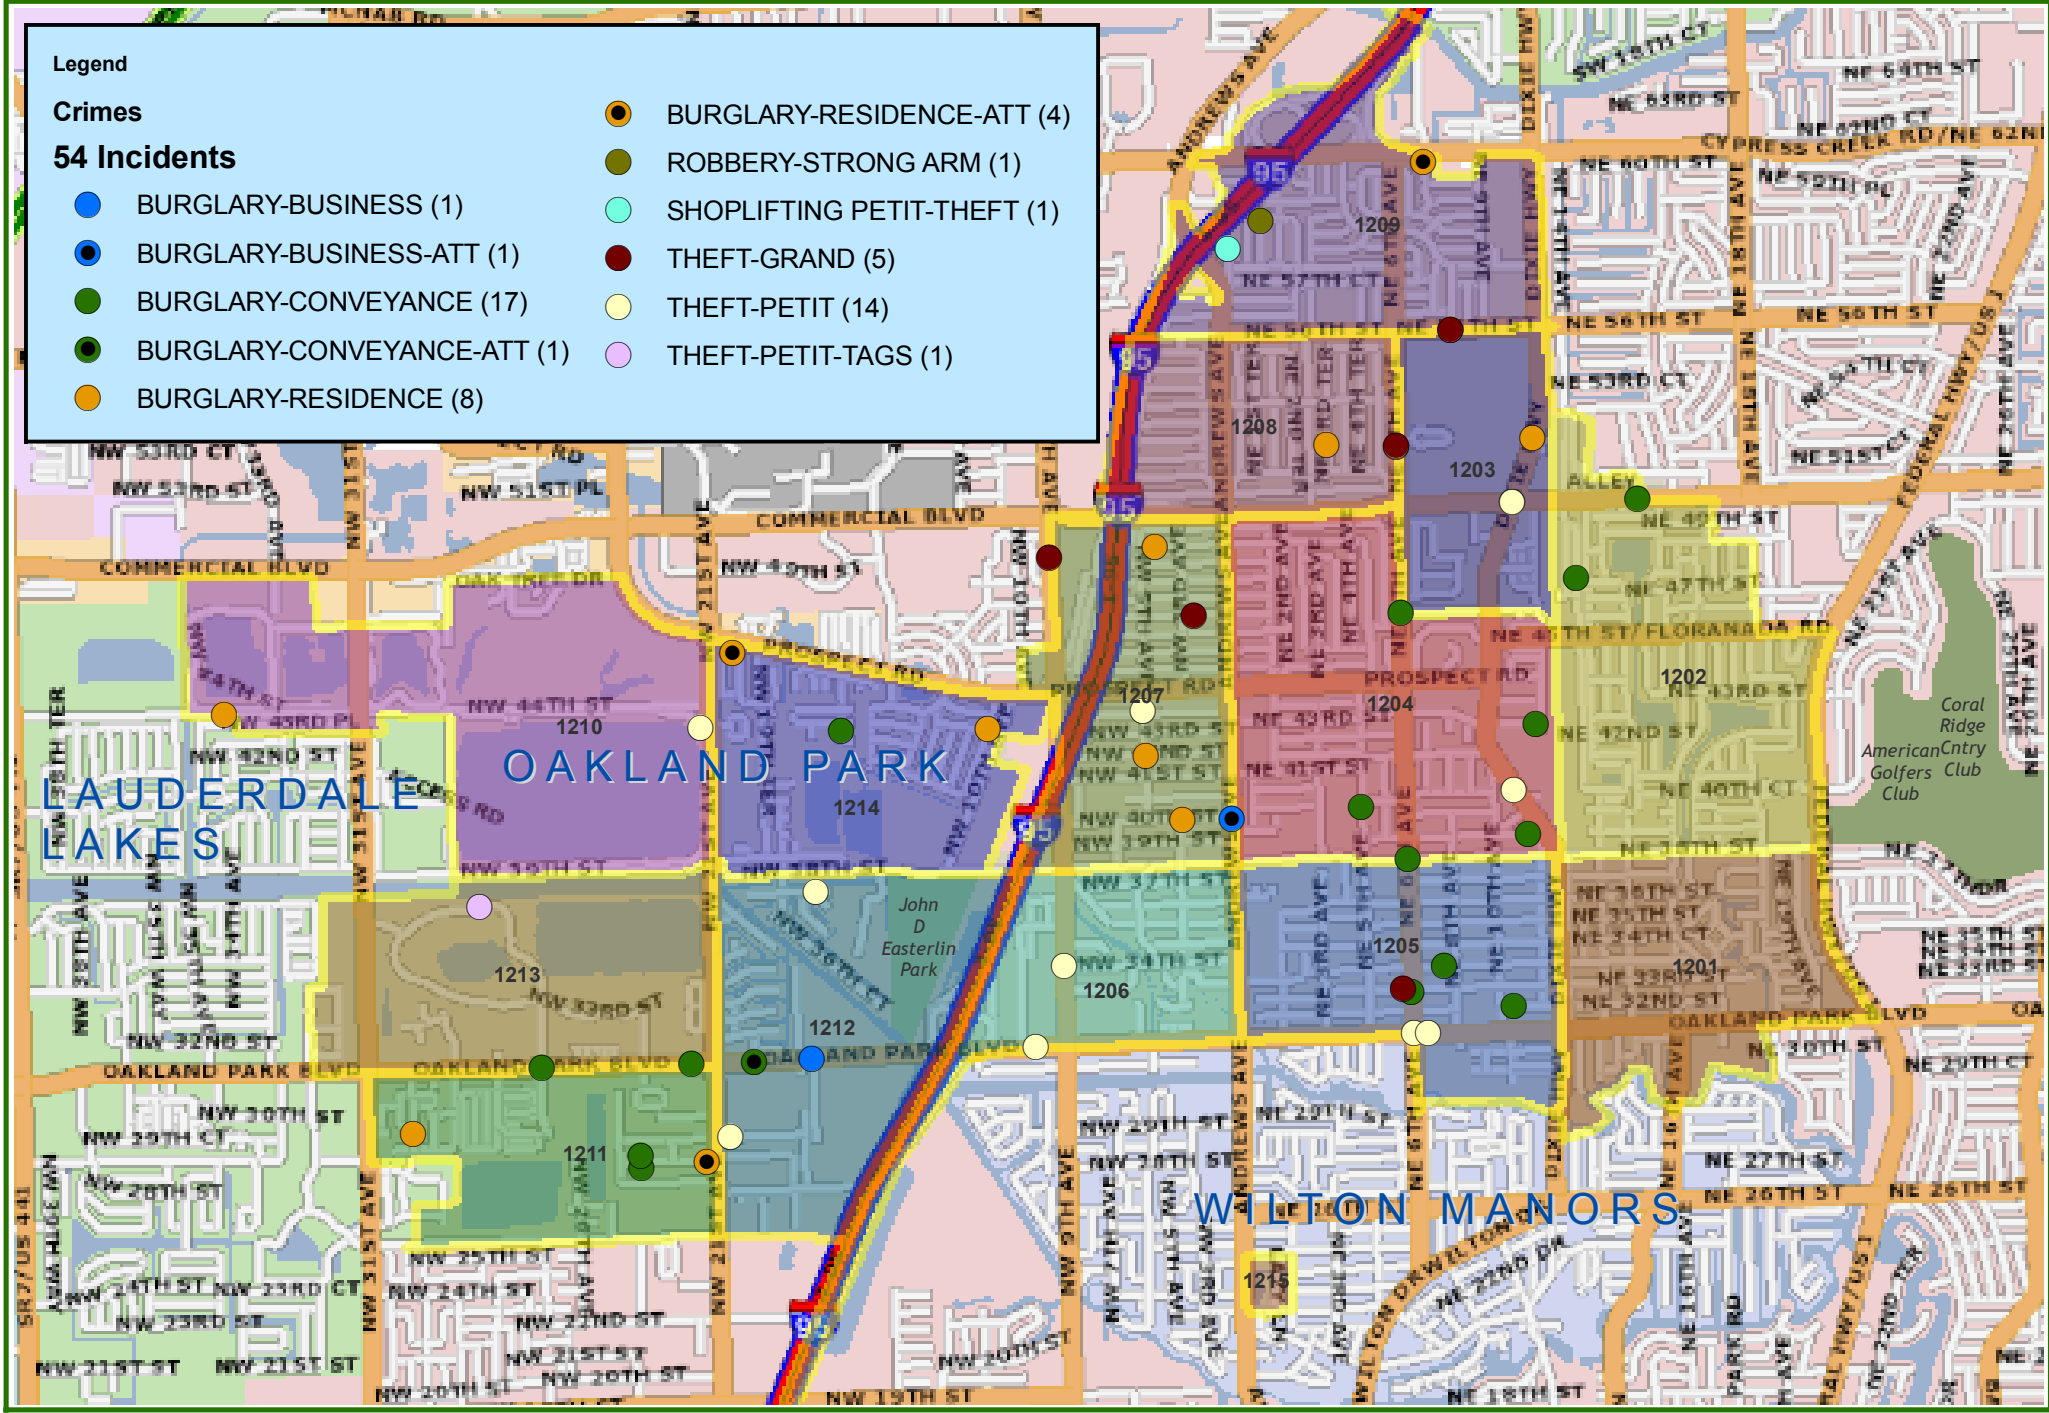

Legend

Crimes

54 Incidents

- BURGLARY-BUSINESS (1)
- BURGLARY-BUSINESS-ATT (1)
- BURGLARY-CONVEYANCE (17)
- BURGLARY-CONVEYANCE-ATT (1)
- BURGLARY-RESIDENCE (8)
- BURGLARY-RESIDENCE-ATT (4)
- ROBBERY-STRONG ARM (1)
- SHOPLIFTING PETIT-THEFT (1)
- THEFT-GRAND (5)
- THEFT-PETIT (14)
- THEFT-PETIT-TAGS (1)

Oakland Park District
01-09-12 to 01-15-12

Source: CrimeSTAR
Prepared by: BSO, ETD, GIS Unit