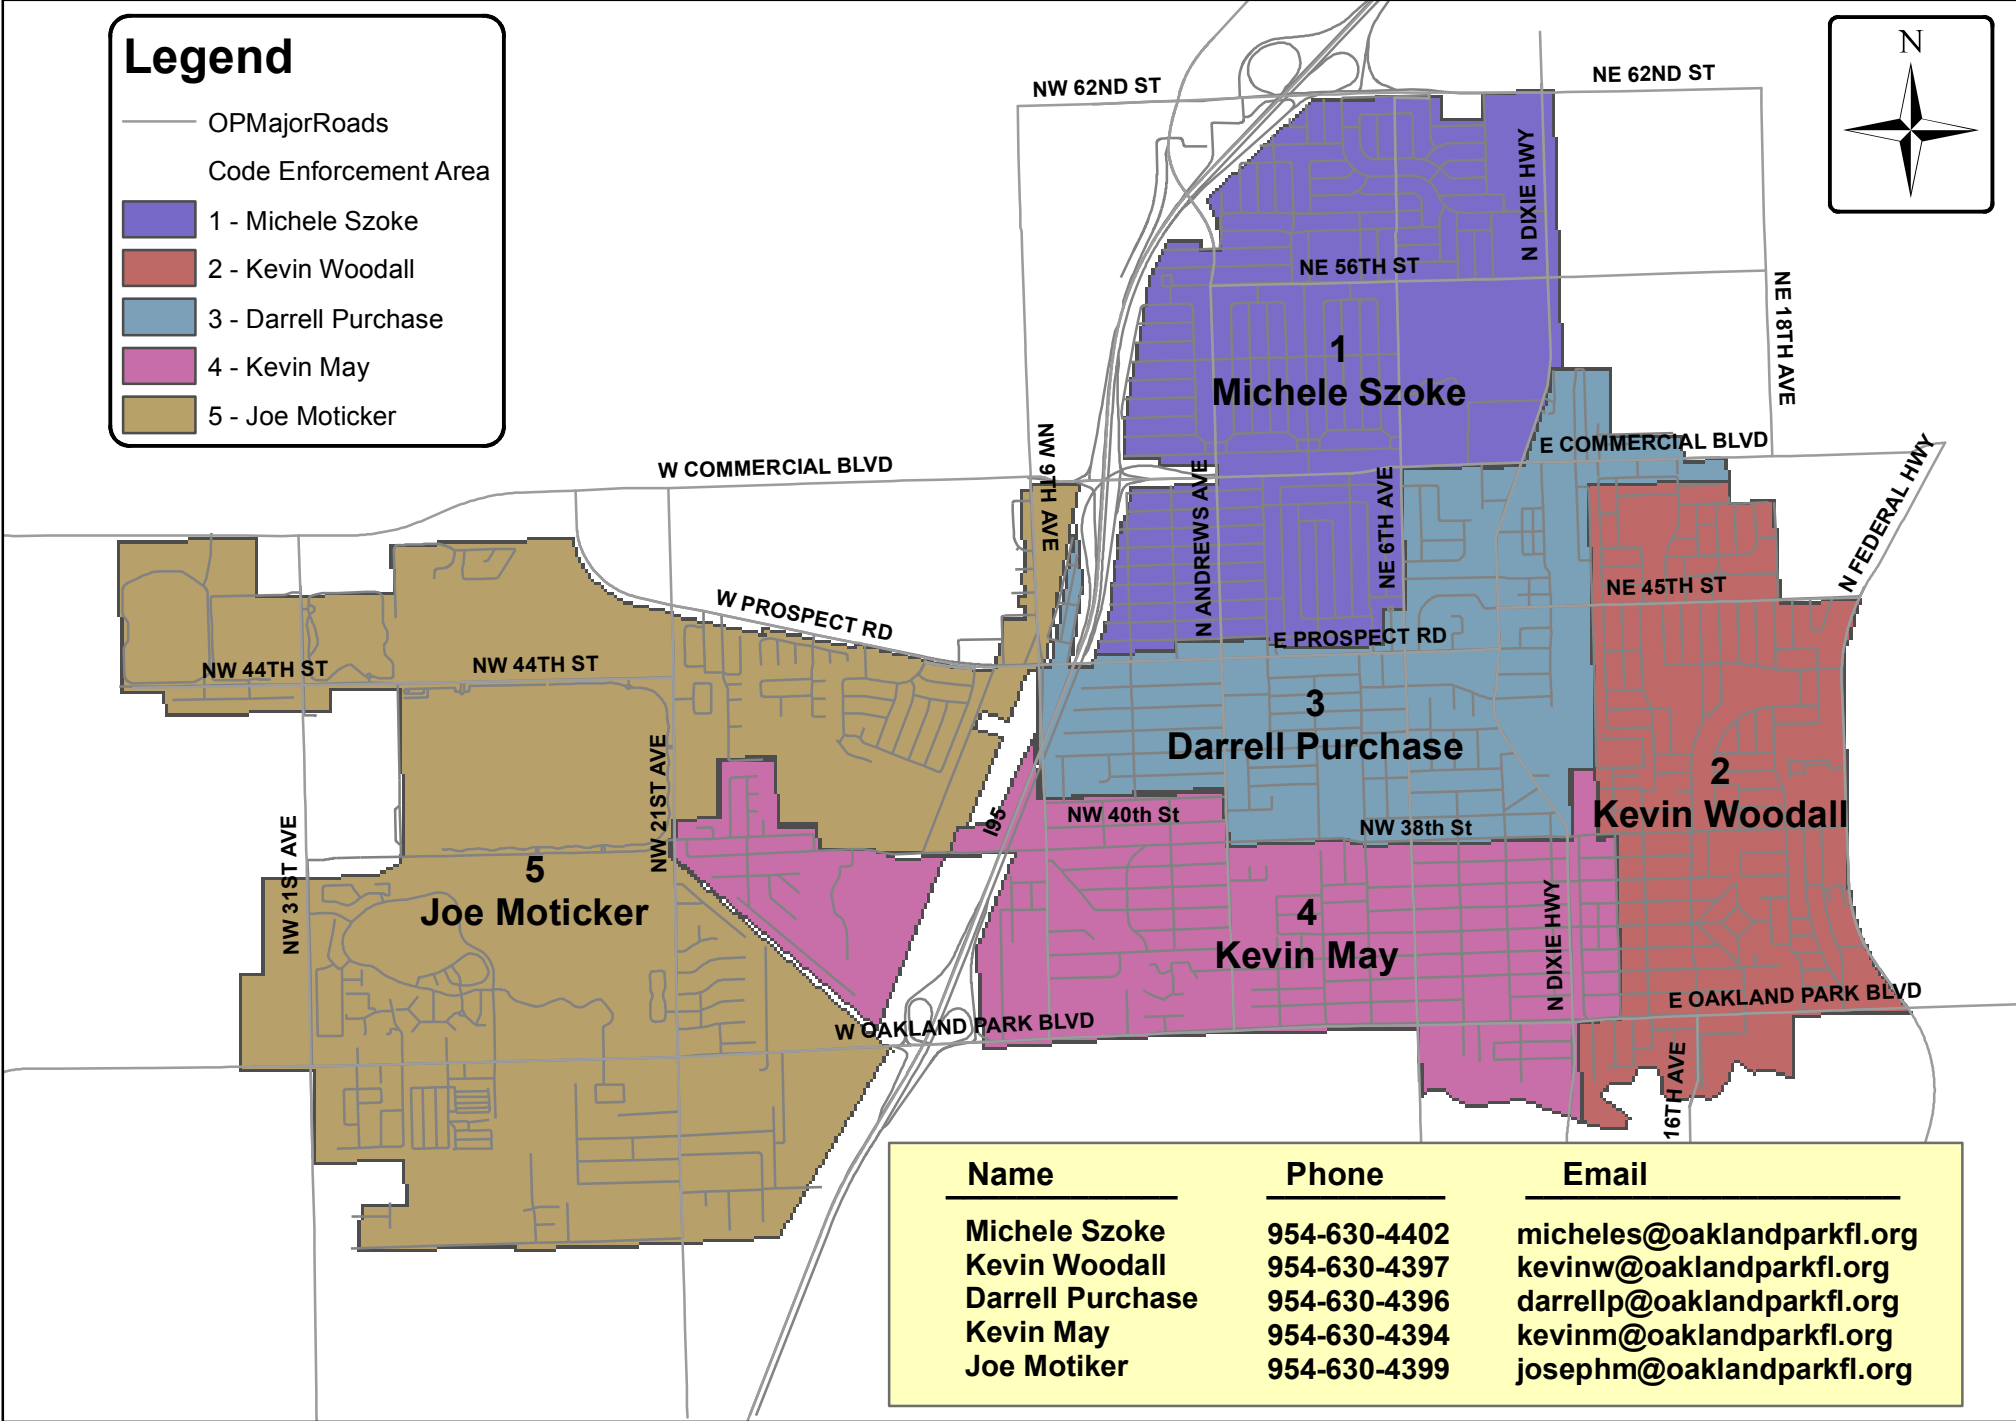

# Legend

- OPMajorRoads
- Code Enforcement Area
- 1 - Michele Szoke
- 2 - Kevin Woodall
- 3 - Darrell Purchase
- 4 - Kevin May
- 5 - Joe Moticker

## City of Oakland Park Code Enforcement Zones