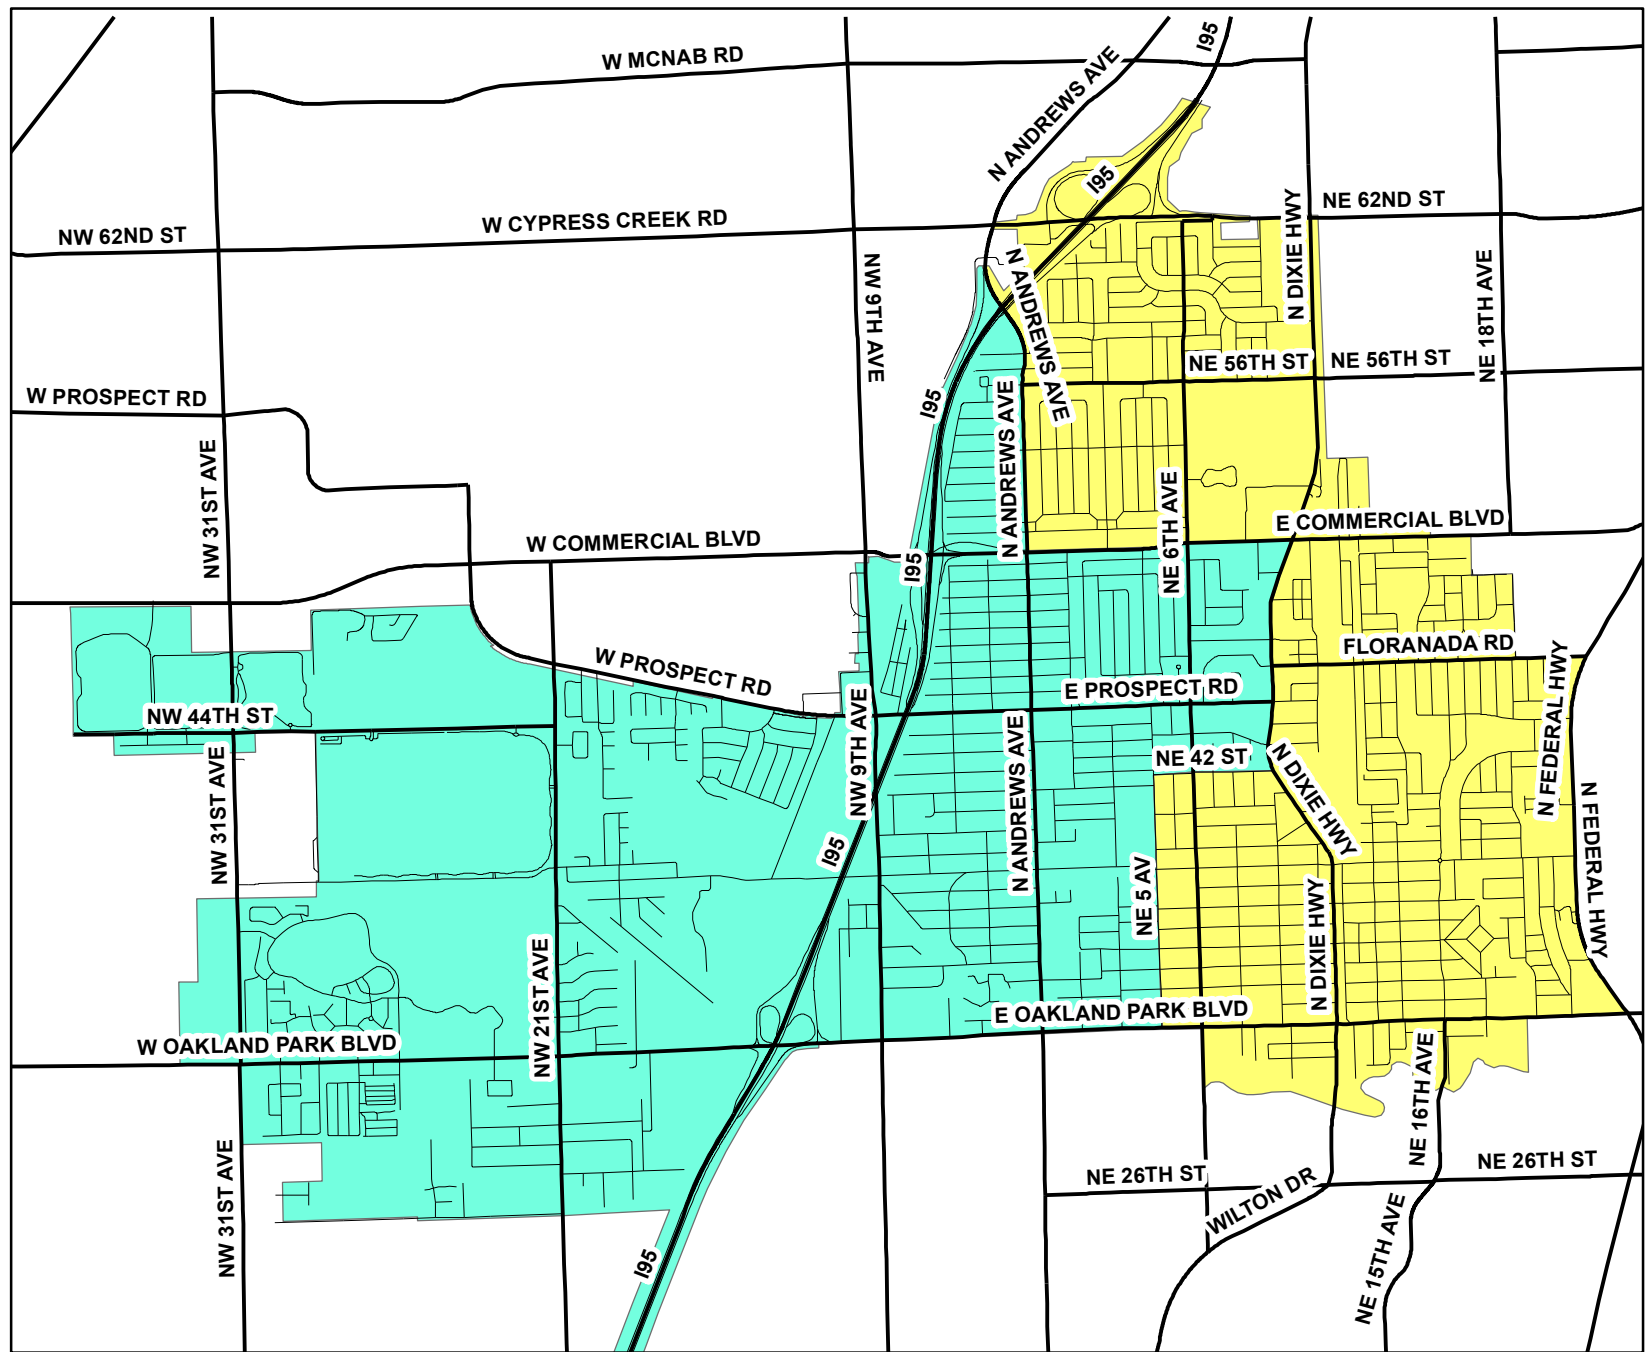

**New Refuse  
Collection Schedule**

**Collection Days**

- Monday/Thursday
- Tuesday/Friday

**City of Oakland Park - Refuse Collection Days**  
Effective January 1, 2011