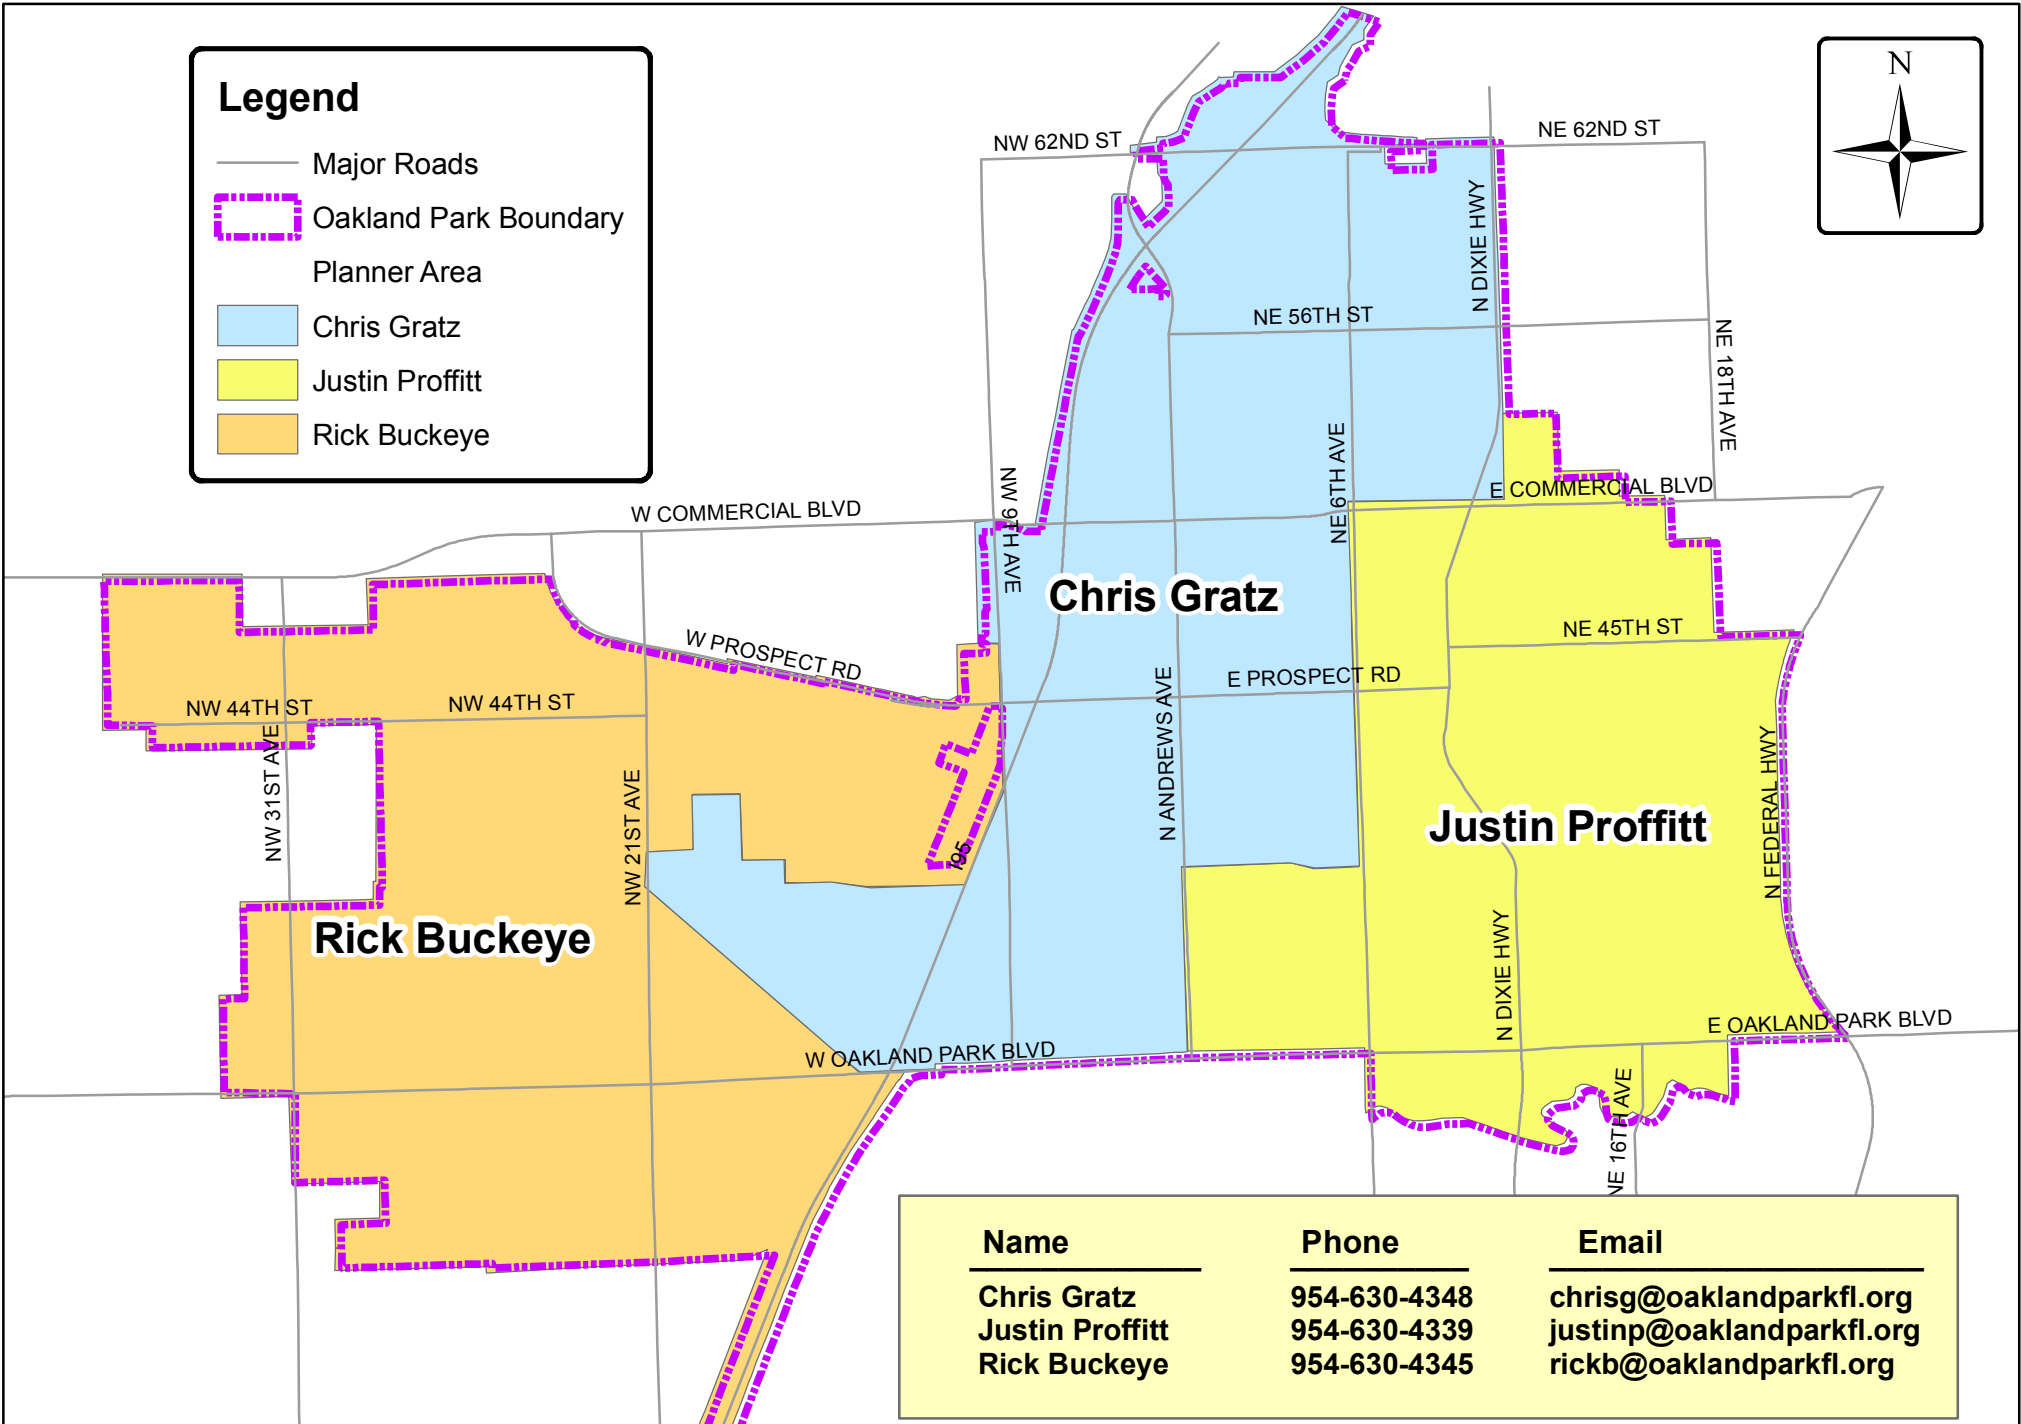

Legend

-  Major Roads
-  Oakland Park Boundary
-  Planner Area
-  Chris Gratz
-  Justin Proffitt
-  Rick Buckeye

Neighborhood Planning Areas